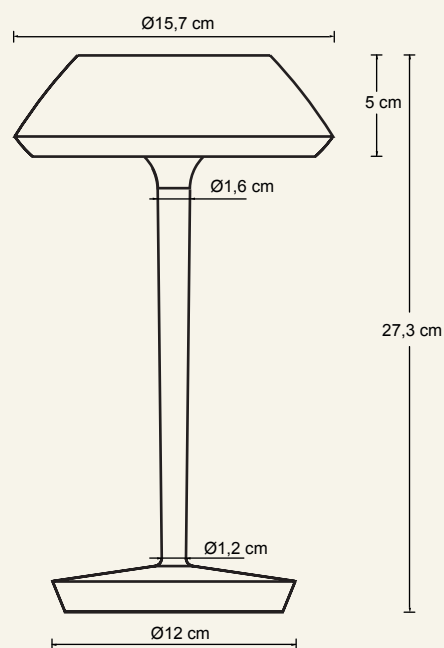

+351 220 924 778 (Portugal landline call)
info@maamihome.com

www.maamihome.com