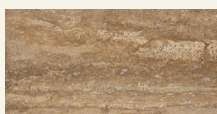

Travertine Noce