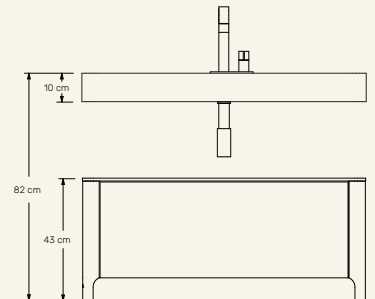

KATA NOI

KATA COLLECTION

MAAMI
HOME

KATA NOI is much more than a washbasin. Carved in Carrara marble, the KATA NOI remains wall-mounted on an elegant and functional walnut cabinet with a top in the same stone as the washbasin. This series is also available with washbasin and top in kunis brescia marble and cabinet with solid oak legs and structure in oak wood veneer.

Name Kata Noi **Designer** Fábio Teixeira. 2016

Materials & finishings Sink in carved marble with honed matte finish and cabinet with solid wood legs and structure in wood veneer. **Installation** wall-mounted **Production details** Washbasin obtained from a single piece of marble, CNC carved, and finished by hand.

Dimensions (cm) H82 x L100 x D50 **Weight** (kg) approx 155