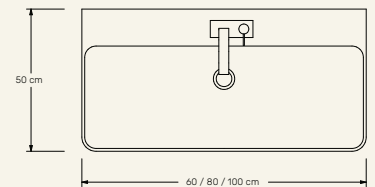

KATA NOI is much more than a washbasin. Carved in Carrara marble, the KATA NOI remains wall-mounted on an elegant and functional walnut cabinet with a top in the same stone as the washbasin. This series is also available with washbasin and top in kunis brescia marble and cabinet with solid oak legs and structure in oak wood veneer.

Name Kata Noi **Designer** Fábio Teixeira. 2016

Materials & finishings Sink in carved marble with honed matte finish and cabinet with solid wood legs and structure in wood veneer. **Installation** wall-mounted **Production details** Washbasin obtained from a single piece of marble, CNC carved, and finished by hand.

Dimensions (cm) H82 x L100 x D50 **Weight** (kg) approx 155