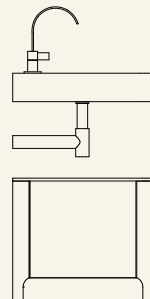

KATA NOI

KATA COLLECTION

MAAMI
HOME

KATA NOI is much more than a washbasin. Carved in Carrara marble, the KATA NOI remains wall-mounted on an elegant and functional walnut cabinet with a top in the same stone as the washbasin. This series is also available with washbasin and top in kunis brescia marble and cabinet with solid oak legs and structure in oak wood veneer.

Name Kata Noi **Designer** Fábio Teixeira. 2016

Materials & finishings Sink in carved marble with honed matte finish and cabinet with solid wood legs and structure in wood veneer. **Installation** wall-mounted **Production details** Washbasin obtained from a single piece of marble, CNC carved, and finished by hand.

Dimensions (cm) H82 x L100 x D50 **Weight** (kg) approx 155