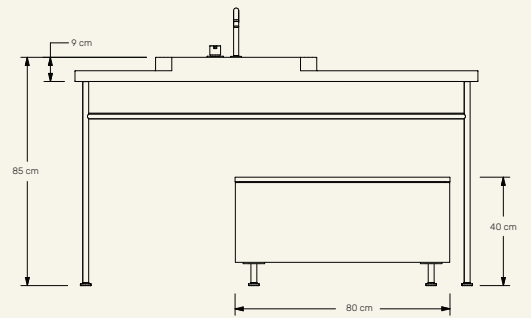

HAWAI is an elegant combination of materials, resulting in a unique bathroom furniture. Individual washbasin in marble, based on a metal structure, available in different finishes. The walnut veneer storage module finishes off this sophisticated MAAMI HOME combination.

Name Hawai **Designer** Fábio Teixeira, 2021

Materials & finishings Feet in stainless steel gun metal lacquered with satin finish, sink in marble with honed matte finish. **Installation** free-stand **Production details** Washbasin obtained from a single piece of marble, CNC carved, and finished by hand. Structure in stainless steel, lacquered, and adjustable feet. Cabinet with draw, all in wood veneer or marble coated.

Dimensions (cm) H85 x L150 x D50 **Weight** (kg) approx 172