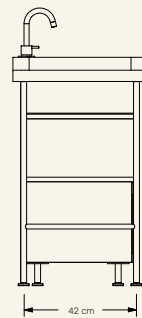

Name Hawai **Designer** Fábio Teixeira, 2021

Materials & finishings Feet in stainless steel gun metal lacquered with satin finish, sink in marble with honed matte finish. **Installation** free-stand **Production details** Washbasin obtained from a single piece of marble, CNC carved, and finished by hand. Structure in stainless steel, lacquered, and adjustable feet. Cabinet with draw, all in wood veneer or marble coated.

Dimensions (cm) H85 x L150 x D50 **Weight** (kg) approx 172