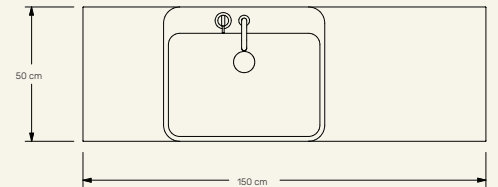

HAWAI

GUIMO COLLECTION

MAAMI
HOME

HAWAI is an elegant combination of materials, resulting in a unique bathroom furniture. Individual washbasin in marble, based on a metal structure, available in different finishes. The walnut veneer storage module finishes off this sophisticated MAAMI HOME combination.

Name Hawai **Designer** Fábio Teixeira, 2021

Materials & finishings Feet in stainless steel gun metal lacquered with satin finish, sink in marble with honed matte finish. **Installation** free-stand **Production details** Washbasin obtained from a single piece of marble, CNC carved, and finished by hand. Structure in stainless steel, lacquered, and adjustable feet. Cabinet with draw, all in wood veneer or marble coated.

Dimensions (cm) H85 x L150 x D50 **Weight** (kg) approx 172