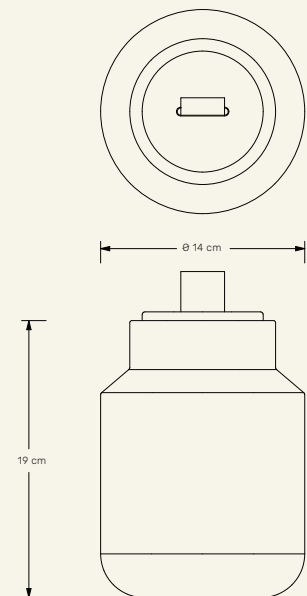

**Name** Handle Moleanos  
**Category** Accessories  
**Designer** Fábio Teixeira  
**Year** 2020

**Materials & finishing** Marble honed matte finish.  
**Production details** Objects cutted in CNC and finished by hand.

**Dimensions** (cm) H19 x Ø14  
**Weight** (kg) approx 3

**Cleaning instructions** Wipe with a damp cloth, or just a soft dry cloth. Do not use any type of detergent that can mark the stone and wood. Avoid contact of the oils with the stone.

**Packaging dimensions** (cm) H16 x L34 x W19  
**Packaging weight** (kg) 4

Moleanos

+351 220 924 778  
info@maamihome.com

[www.maamihome.com](http://www.maamihome.com)