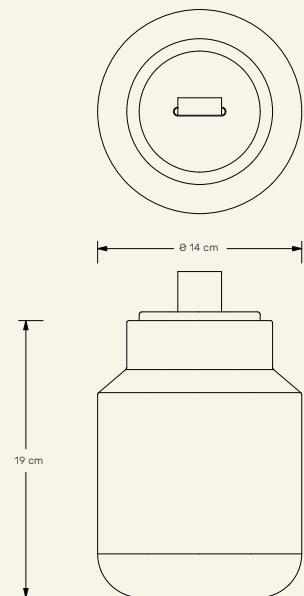

+351 220 924 778
info@maamihome.com

www.maamihome.com