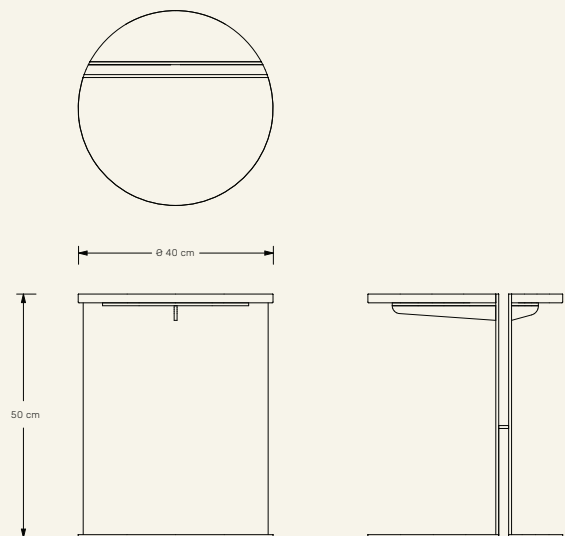

Name Half Travertine
Category side table
Designer Fábio Teixeira
Year 2020

Materials & finishing Structure in steel beige sand lacquered and fine texture finish, travertine top with open pore honed matte finish.

Production details Marble and metal structure cut with high precision.

Dimensions (cm) H50 x Ø40

Weight (kg) approx 35

Cleaning instructions Wipe with a damp cloth, or just a soft dry cloth. Do not use any type of detergent that can mark the stone and metal.

Packaging dimensions (cm) H70 x L50 x W50

Packaging weight (kg) approx 45

Travertine

Bege Sand

+351 220 924 778
info@maamihome.com

www.maamihome.com