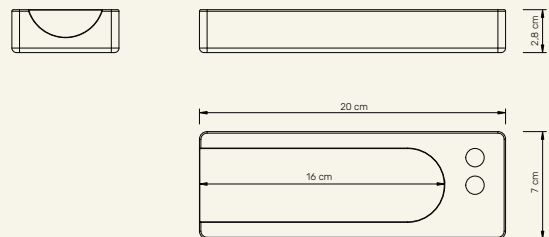

Name Half Pipe Rosso Levanto
Category accessories
Designer TCC Industrial Studio
Year 2022

Materials & finishing Honed matte finish marble.
Production details Marble shaped in a 5 axes CNC and finished by hand.

Dimensions (cm) H2,8 x L20,0 x W7,0
Weight (kg) approx 0,78

Cleaning instructions Wipe with a damp cloth, or just a soft dry cloth. Do not use any type of detergent that can mark the stone.

Rosso Levanto