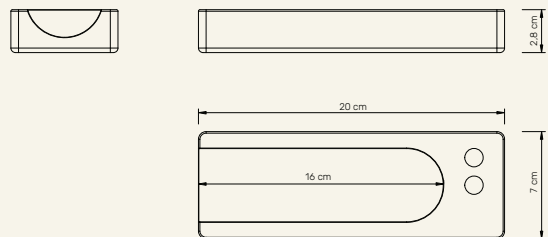

+351 220 924 778 (Portugal landline call)
info@maamihome.com

www.maamihome.com