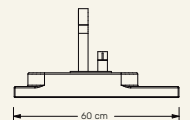

GUIM is a washbasin carved from natural stone and with details of supreme elegance. A piece that will enhance any bathroom space. Designed by MAAMI HOME to provide a harmonious and sophisticated experience.

Name Guim **Designer** Fábio Teixeira, 2017

Materials & finishings Sink in carved marble with honed matte finish.

Instalation stand alone **Production details** Washbasin obtained from a single piece of marble, CNC carved, and finished by hand.

Dimensions (cm) H9 x L60 x D50 **Weight** (kg) approx 35