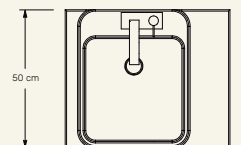

Name Guim **Designer** Fábio Teixeira, 2017

Materials & finishings Sink in carved marble with honed matte finish.

Instalation stand alone **Production details** Washbasin obtained from a single piece of marble, CNC carved, and finished by hand.

Dimensions (cm) H9 x L60 x D50 **Weight** (kg) approx 35