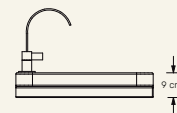

Name Guim **Designer** Fábio Teixeira, 2017

Materials & finishings Sink in carved marble with honed matte finish.

Instalation stand alone **Production details** Washbasin obtained from a single piece of marble, CNC carved, and finished by hand.

Dimensions (cm) H9 x L60 x D50 **Weight** (kg) approx 35