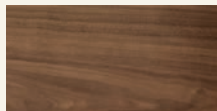

The GRAMMI S sideboard is a more compact version of GRAMMI. Its straight and orthogonally arranged lines make it an elegant piece of furniture with two drawers. The lacquered steel pedestal supports a contemporary volume, characterized by the original and vivid pattern of marble.

Name Grammi S Grey Kendzo

Category sideboard

Designer Fábio Teixeira

Year 2014

Materials & finishing Sideboard in walnut, feet in lacquered steel antracite and textured finish. The marble fronts have a shiny polish finish.

Production details Structure in MDF veneered with natural wood. The varnish used is intended to preserve the touch and tone of natural leaves. Metal base with textured epoxy paint.

Dimensions (cm) H66,5 x L200 x D50

Weight (kg) approx. 180

Cleaning instructions Wipe with a damp cloth, or just a soft dry cloth. Do not use any type of detergent that can mark the stone and the wood.

Packaging dimensions (cm) H93 x L217 x W62 cm

Packaging weight (kg) 280

Walnut

+351 220 924 778
info@maamihome.com

www.maamihome.com