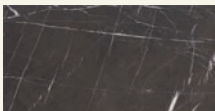

Grey Kendzo