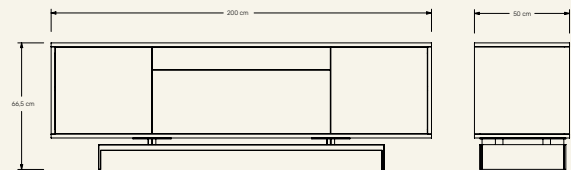

+351 220 924 778
info@maamihome.com

www.maamihome.com