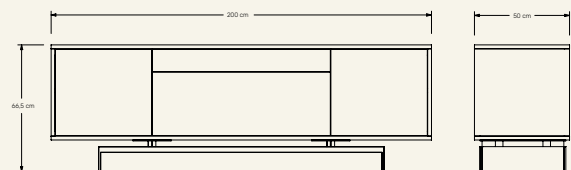

Grammi S Calacatta

MAAMI
HOME

The GRAMMI S sideboard is a more compact version of GRAMMI. Its straight and orthogonally arranged lines make it an elegant piece of furniture with two drawers. The lacquered steel pedestal supports a contemporary volume, characterized by the original and vivid pattern of marble.

Production details Structure in MDF lacquered. The varnish used is intended to preserve the touch and tone of natural leaves. Metal base with textured epoxy paint.

Dimensions (cm) H66,5 x L200 x D50

Weight (kg) approx. 180

Cleaning instructions Wipe with a damp cloth, or just a soft dry cloth. Do not use any type of detergent that can mark the stone and the wood.

Packaging dimensions (cm) H93 x L217 x W62 cm

Packaging weight (kg) 280