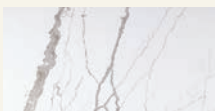

Name Fiore Statuario
Category lighting
Designer Fábio Teixeira
Year 2022

Materials & finishing Base in turned aluminum.
Top in honed matte finish marble.
Production details Marble shaped in a 5 axes CNC and finished by hand. The base is made from aluminium.

Dimensions (cm) H38 x ø35
Weight (kg) approx 6

Cleaning instructions Wipe with a damp cloth, or just a soft dry cloth. Do not use any type of detergent that can mark the stone and metal.

Packaging dimensions (cm) H58 x L45 x W45
Packaging weight (kg) approx 12

Statuario marble