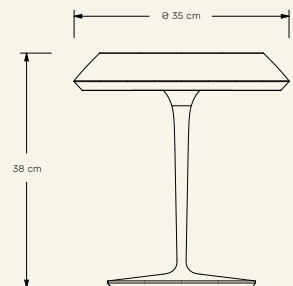

Production details Marble shaped in a 5 axes CNC and finished by hand. The base is made from brass or aluminium casted.

Dimensions (cm) H38 x Ø35

Weight (kg) approx 15

Cleaning instructions Wipe with a damp cloth, or just a soft dry cloth. Do not use any type of detergent that can mark the stone and metal.

Packaging dimensions (cm) H58 x L45 x W45

Packaging weight (kg) approx 20

Calacatta

Solid Brushed Brass

Aged Brass

+351 220 924 778 (Portugal landline call)
info@maamihome.com

www.maamihome.com