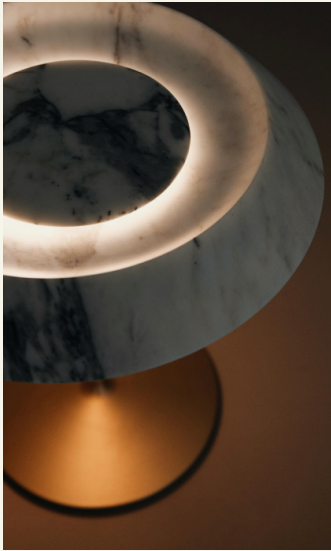

Fiore Calacatta

MAAMI
HOME

FIORE is a lamp designed for comfortable spaces. With a disconcerting simplicity, FIORE is made of metal and marble stone, and the scenic light it projects has been thought of in detail.

Name Fiore Calacatta
Category lighting
Designer Fábio Teixeira
Year 2019

Materials & finishing Base in casted brass with brush finish plain or aged. Each base is finished with a coating that preserves the initial color of the brass for the years to come, preventing the natural aging process. Top in honed matte finish marble.