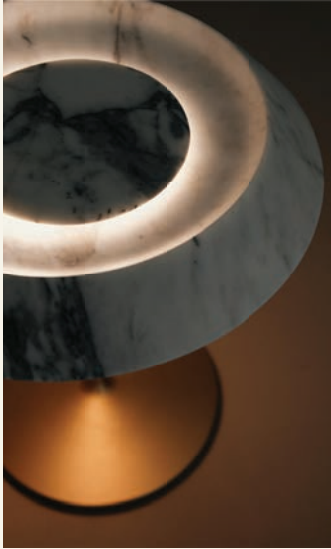

Fiore Calacatta

MAAMI
HOME

FIORE is a lamp designed for comfortable spaces. With a disconcerting simplicity, FIORE is made of metal and marble stone, and the scenic light it projects has been thought of in detail.

Name Fiore Calacatta
Category lighting
Designer Fábio Teixeira
Year 2019

Materials & finishing Base in casted brass with brush finish plain or aged. Top in honed matte finish marble.

Production details Marble shaped in a 5 axes CNC and finished by hand. The base is made from brass or aluminium casted.