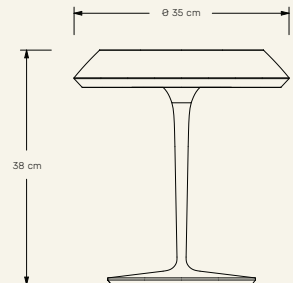

+351 220 924 778 (Portugal landline call)
info@maamihome.com

www.maamihome.com