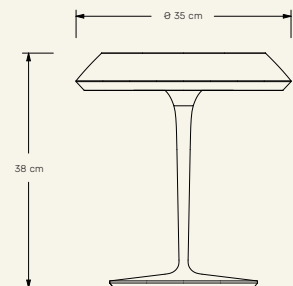

+351 220 924 778 (Portugal landline call)
info@maamihome.com

www.maamihome.com