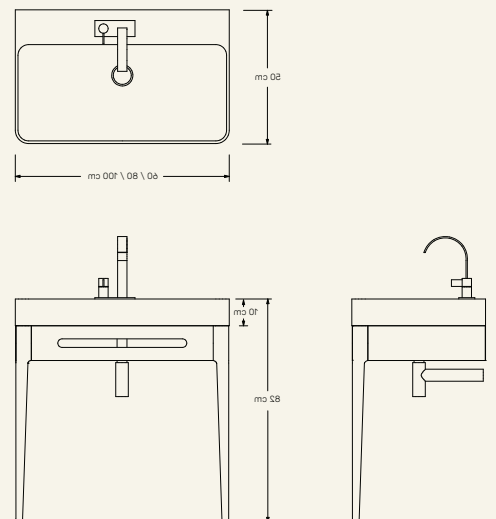

FIJI

KATA COLLECTION

MAAMI
HOME

Fiji is a work of art in the bathroom space — Carrara marble washbasin, based on a two-legged hand carved walnut base. One of the bestsellers of the MAAMI HOME bath collection. This series is available with washbasin in arabescato marble and support in nigh blue lacquered with satin finish. The width of the sink cavity in this model is entirely dedicated to the function of the washbasin, but it managed to include a narrow surface for the placement of accessories.

Name Fiji **Designer** Fábio Teixeira, 2016

Materials & finishings Structure carved in solid wood and sink in marble with honed matte finish. **Installation** stand alone **Production details** Washbasin obtained from a single piece of marble CNC carved. Wood structure carefully handmade.

Dimensions (cm) H82 x L100 x D50 **Weight** (kg) approx 145