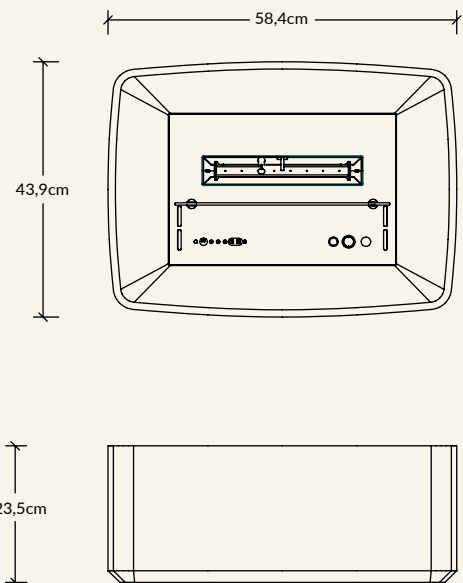

Dimensions (cm) H23,5 x W43,9 X L58,4

Weight (kg) 60 approx

Cleaning instructions Wipe with a damp cloth, or just a soft dry cloth. Do not use any type of detergent that can mark the stone and metal.

Estremoz