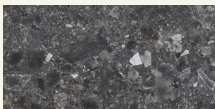

Ceppo Di Gre