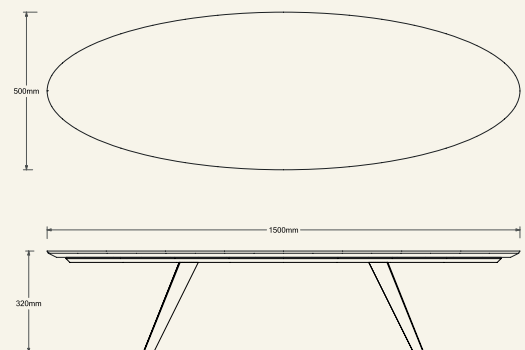

+351 220 924 778 (Portugal landline call)
info@maamihome.com

www.maamihome.com