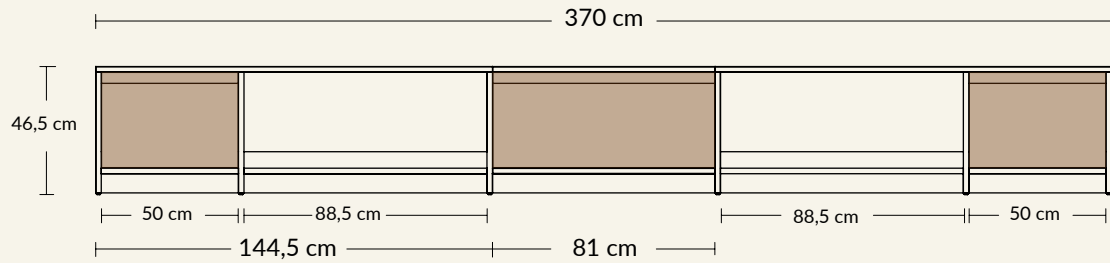

Choose Your Technical Configurations

config. 1 ☐

3 wooden drawers