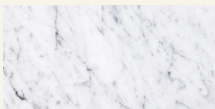

EGGE is a multifaceted marble coffee table with metal legs. Modern and thin in appearance, the EGGE coffee table captures all the attention for its simplicity and minimal three-leg design.

Name Egge Carrara
Category coffee table
Designer Fábio Teixeira
Year 2015

Materials & finishing Feet in lacquered metal and textured finish. Marble top with honed matte finish.

Production details Turned feet in lacquered metal. The stone is milled to an organic egg shape and airplane wing detail.

Dimensions (cm) H35 x L120 x W60

Weight (kg) approx 25

Cleaning instructions Wipe with a damp cloth, or just a soft dry cloth. Do not use any type of detergent that can mark the stone and metal.

Packaging dimensions (cm) H80 x L130 x W20

Packaging weight (kg) 70

Carrara

+351 220 924 778
info@maamihome.com

www.maamihome.com