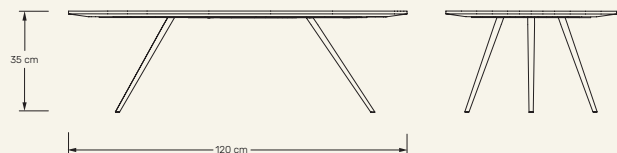

EGGE is a multifaceted marble coffee table with metal legs. Modern and thin in appearance, the EGGE coffee table captures all the attention for its simplicity and minimal three-leg design.

Name Egge Carrara
Category coffee table
Designer Fábio Teixeira
Year 2015

Materials & finishing Feet in lacquered metal and textured finish. Marble top with honed matte finish.

Production details Turned feet in lacquered metal. The stone is milled to an organic egg shape and airplane wing detail.

Dimensions (cm) H35 x L120 x W60

Weight (kg) approx 25

Cleaning instructions Wipe with a damp cloth, or just a soft dry cloth. Do not use any type of detergent that can mark the stone and metal.

Packaging dimensions (cm) H80 x L130 x W20

Packaging weight (kg) 70

+351 220 924 778
info@maamihome.com

www.maamihome.com