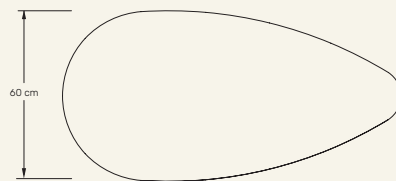

EGGE is a multifaceted marble coffee table with metal legs. Modern and thin in appearance, the EGGE coffee table captures all the attention for its simplicity and minimal three-leg design.

Name Egge Carrara
Category coffee table
Designer Fábio Teixeira
Year 2015

Materials & finishing Feet in lacquered metal and textured finish. Marble top with honed matte finish.

Production details Turned feet in lacquered metal. The stone is milled to an organic egg shape and airplane wing detail.

Dimensions (cm) H35 x L120 x W60

Weight (kg) approx 25

Cleaning instructions Wipe with a damp cloth, or just a soft dry cloth. Do not use any type of detergent that can mark the stone and metal.

Packaging dimensions (cm) H80 x L130 x W20

Packaging weight (kg) 70

+351 220 924 778
info@maamihome.com

www.maamihome.com