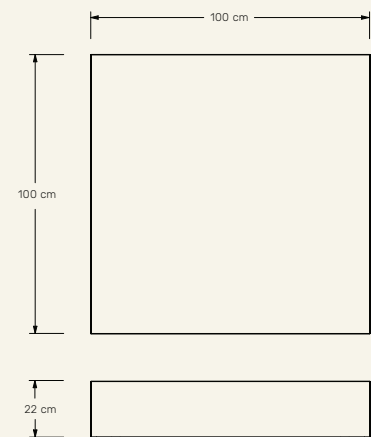

+351 220 924 778
info@maamihome.com

www.maamihome.com