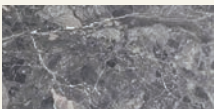

Gris Alvito