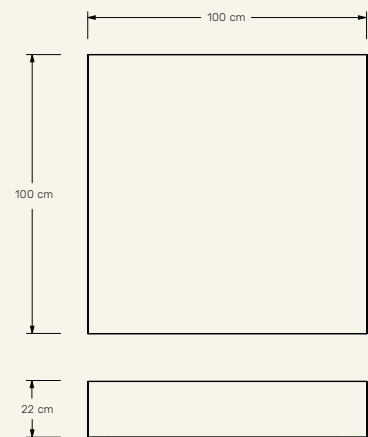

**Dimensions** (cm) H22 x L100 x D100

**Weight** (kg) approx. 114

**Cleaning instructions** Wipe with a damp cloth, or just a soft dry cloth. Do not use any type of detergent that can mark the stone and metal.

**Packaging dimensions** (cm) H32 x L110 x W110

**Packaging weight** (kg) approx. 140

Arabescato

+351 220 924 778  
info@maamihome.com

[www.maamihome.com](http://www.maamihome.com)