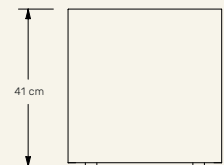

+351 220 924 778
info@maamihome.com

www.maamihome.com