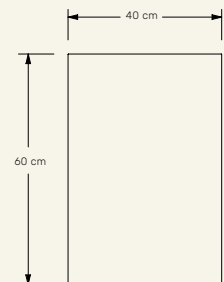

+351 220 924 778
info@maamihome.com

www.maamihome.com