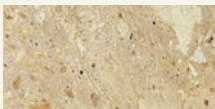

Kunis Brescia