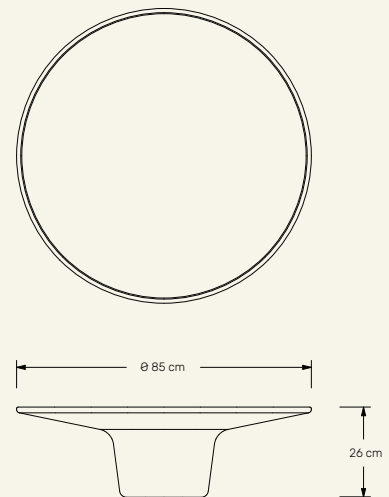

+351 220 924 778
info@maamihome.com

www.maamihome.com