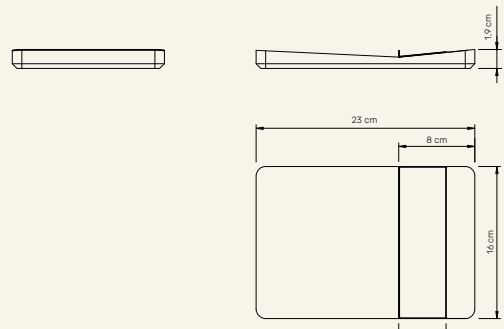

Dimensions (cm) H19 x L23 x W16

Weight (kg) approx 1,5

Cleaning instructions Wipe with a damp cloth, or just a soft dry cloth. Do not use any type of detergent that can mark the stone.

Guatemala Green

Aged Brass