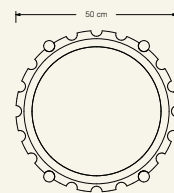

Travertine