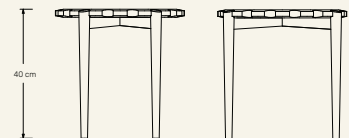

Travertine