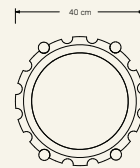

Travertine