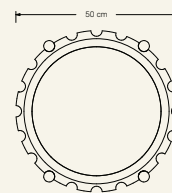

Grey Kendzo