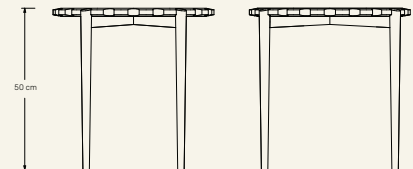

+351 220 924 778
info@maamihome.com

www.maamihome.com