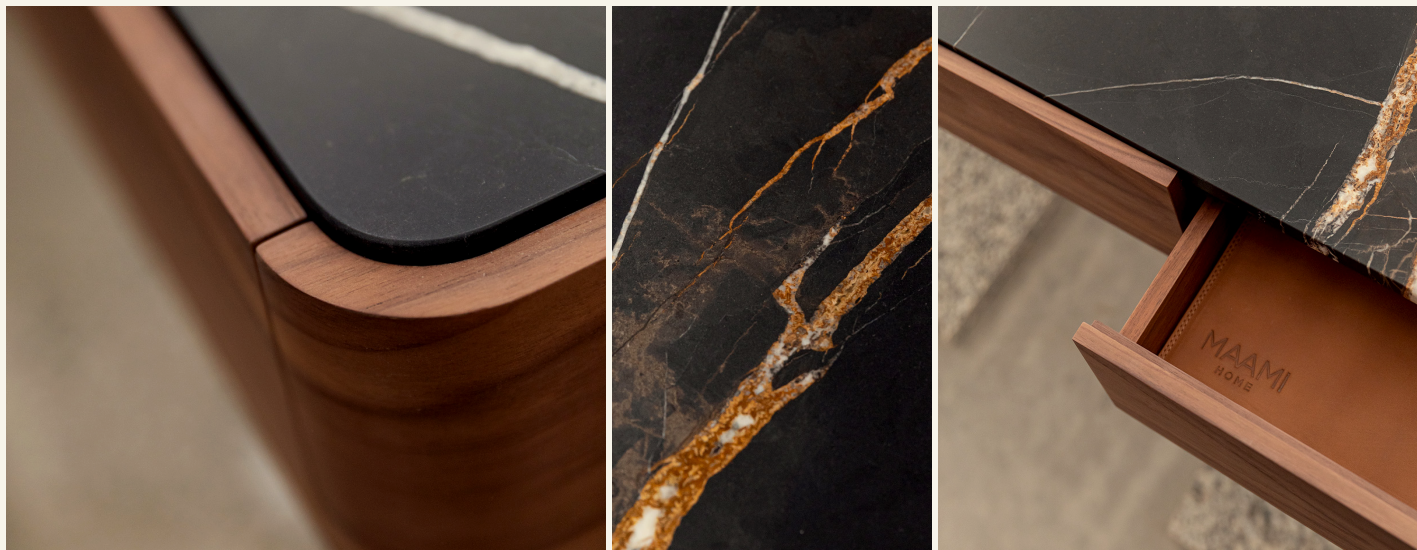

Bouvet Desk Sahara

MAAMI
HOME

The BOUVET DESK range showcases the contrast between the natural patterns of marble and wood. Crafted in Sahara marble, an elegant natural stone. Sahara marble has deep gold and white veining against a rich black background. Sahara marble is impactful from the first glance, making it an excellent choice for a luxurious desk.

Name Bouvet Desk Sahara

Category desk

Designer Sérgio Costa

Year 2016

Materials & finishing Desk in walnut, feet in steel black cape lacquered, satin finish and marble top with honed matte finish.

Production details The construction of this furniture uses ancient techniques of Portuguese joinery. The base structure is made with laser cutting.