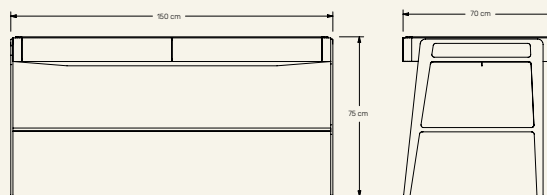

+351 220 924 778
info@maamihome.com

www.maamihome.com