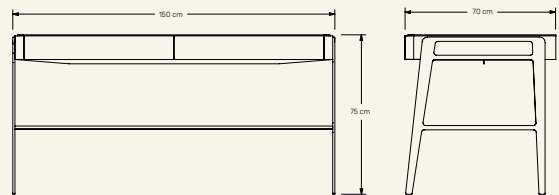

+351 220 924 778
info@maamihome.com

www.maamihome.com