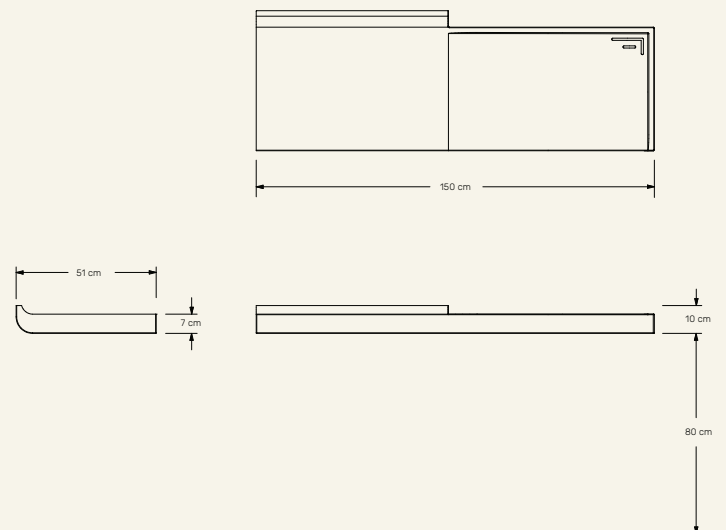

BALI

STAND ALONE CONCEPTS

MAAMI
HOME

It is worth dwelling on the details of this wall-hung washbasin from the MAAMI HOME bathroom collection. BALI is a masterpiece of minimalism that reveals the art of sculpting marble. This model features a special hidden drainage system that allows us to highlight its aesthetics as much as possible without having to dwell on the technical aspects of the washbasin.

Name Bali **Designer** TCC Whitestone Industrial Design Studio, 2016

Materials & finishings Sink in carved marble with honed matte finish.

Installation wall-mounted **Production details** Washbasin obtained from a single piece of marble, CNC carved, and finished by hand.

Dimensions (cm) H10 x L150 x D51 **Weight** (kg) approx 35